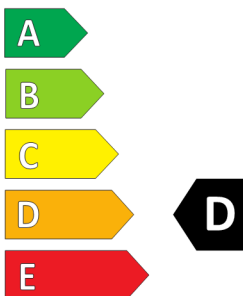

GOODYEAR

RunOnFlat[®] TECHNOLOGY

ENERGY

GOODYEAR

518591

225/45R17 91W

C1

2020/740

518591

225/45R17 91W

Excellence