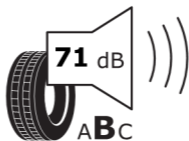

71 dB

ABC

2020/740