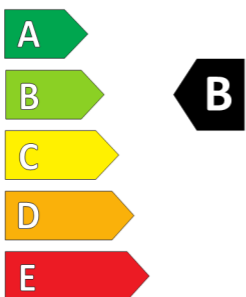

GOOD YEAR

ENERG

GOODYEAR

528413

215/60R16 99W XL

C1

2020/740

5