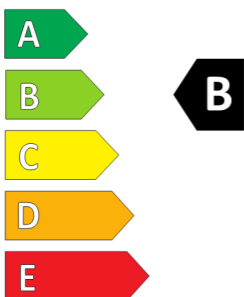

GOODYEAR

ENERGY

GOODYEAR

528457

185/60R15 84H

C1

2020/740

528457