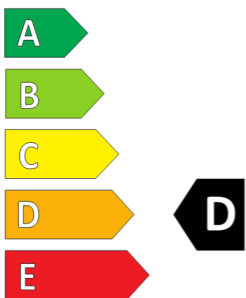

GOODYEAR

ENERG

GOODYEAR

528884

165/60R14 75H

C1

2020/740

528884