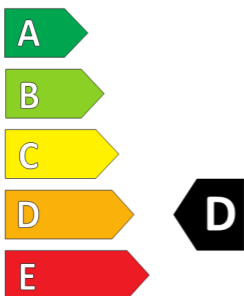

GOODYEAR

ENERG

GOODYEAR

529521

165/60R15 81T XL

C1

2020/740

529521