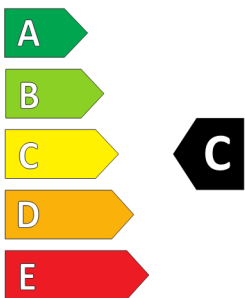

GOODYEAR

ENERG

GOODYEAR

530916

165/65R15 81T

C1

2020/740

530916