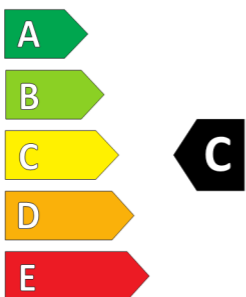

GOODYEAR

ENERG

GOODYEAR

531294

205/60R16 92H

C1

2020/740

531294