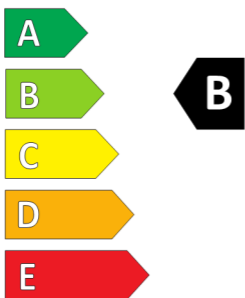

GOODYEAR

ENERG

GOODYEAR

531849

225/50R17 98V XL

C1

2020/740

531849

225/50R17 98V XL

VECTOR4SEASONS