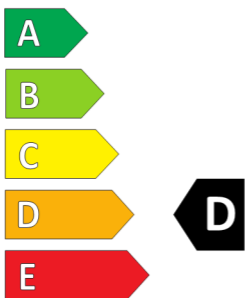

GOODYEAR

RunOnFlat[®] TECHNOLOGY

ENERGY

GOODYEAR

533701

225/45R17 91V

C1

2020/740

533701

225/45R17 91V

VECTOR 4SEASONS

Gen-2