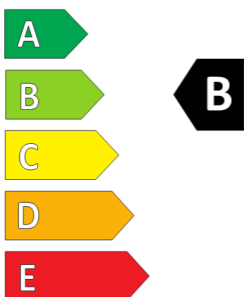

GOOD YEAR

ENERG

GOODYEAR

539110

185/65R15 88H

C1

2020/740

539110