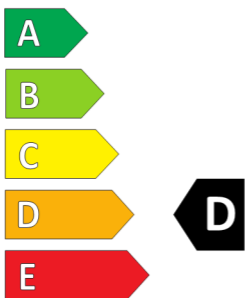

GOODYEAR

RunOnFlat[®] TECHNOLOGY

ENERGY

GOODYEAR

541672

225/45R18 91Y

C1

2020/740