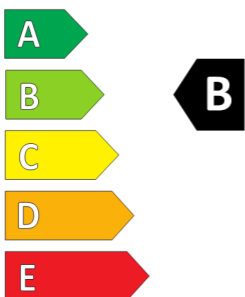

GOODYEAR

ENERGY

GOODYEAR

542452

205/55R16 94W XL

C1

2020/740

542452