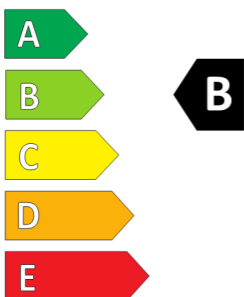

GOOD YEAR

ENERG

GOODYEAR

542473

215/55R17 98W XL

C1

2020/740

542473