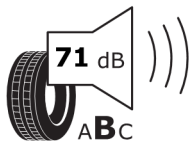

71 dB

ABC

2020/740