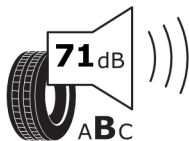

71 dB

ABC

2020/740