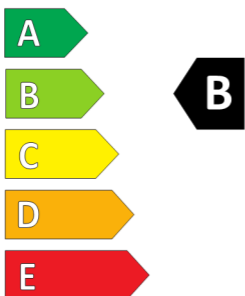

GOODYEAR

ENERG

GOODYEAR

542771

205/55R17 95V XL

C1

2020/740

5

452000 686725

542771

205/55R17 95V XL

VECTOR 4SEASONS

Gen-2