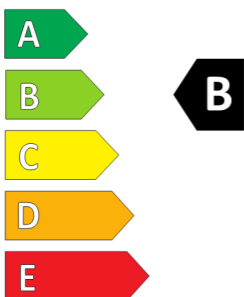

GOOD YEAR

ENERG

GOODYEAR

542921

205/65R16 95H

C1

2020/740

542921