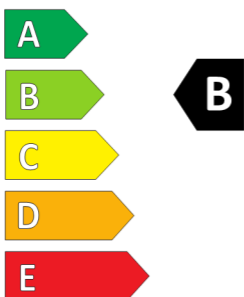

GOOD YEAR

ENERG

GOODYEAR

543289

215/60R17 96H

C1

2020/740

5