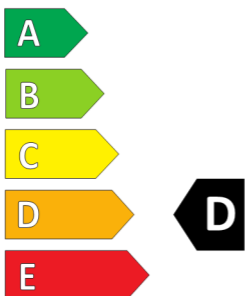

GOODYEAR

ENERGY

GOODYEAR

543592

255/45R18 99V

C1

2020/740

543592