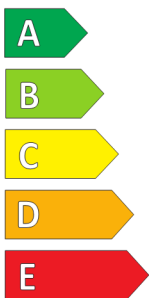

GOODYEAR

RunOnFlat[®] TECHNOLOGY

ENERGY

GOODYEAR

544755

225/50R17 98Y XL

C1

B