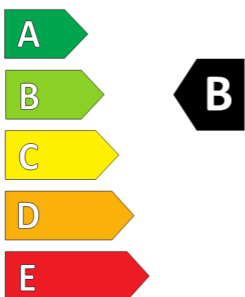

GOODYEAR

ENERG

GOODYEAR

544952

225/55R17 101W XL

C1

2020/740

544952

225/55R17 101W XL

VECTOR 4SEASONS

Gen-3