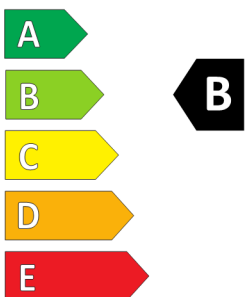

## ENERGY

GOODYEAR

545099

215/55R17 98W XL

C1

2020/740

545099

## VECTOR 4SEASONS