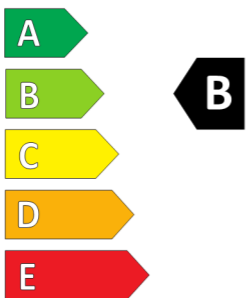

## ENERG

GOODYEAR

545105

205/65R15 99V XL

C1

2020/740

545105

## VECTOR 4SEASONS