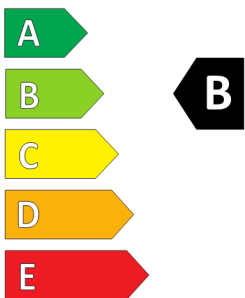

GOODYEAR

ENERG

GOODYEAR

545106

205/60R15 95V XL

C1

2020/740

545106

205/60R15 95V XL

VECTOR 4SEASONS

Gen-3