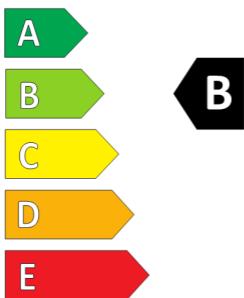

GOODYEAR

ENERGY

GOODYEAR

547431

225/45R17 91W

C1

2020/740

547431