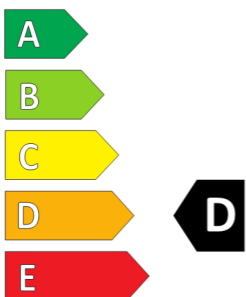

GOODYEAR

ENERGY

GOODYEAR

547515

305/30R21 104V XL

C1

2020/740

547515