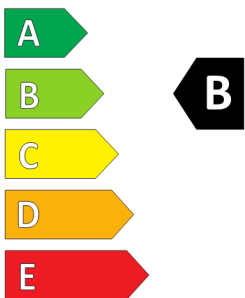

GOODYEAR

ENERG

GOODYEAR

547520

225/45R18 91Y

C1

2020/740

547520