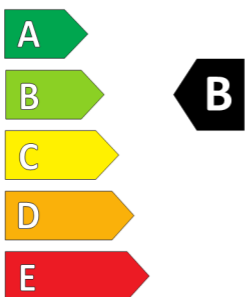

GOODYEAR

ENERG

GOODYEAR

548247

215/60R17 96H

C1

2020/740