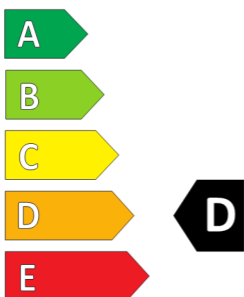

GOODYEAR

ENERG

GOODYEAR

548565

175/65R15 88T XL

C1

2020/740

548565