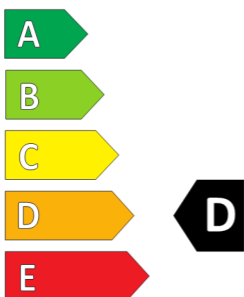

GOODYEAR

ENERG

GOODYEAR

548571

185/60R15 88T XL

C1

2020/740

548571