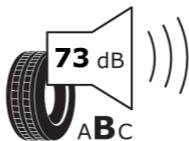

73 dB

ABC

2020/740