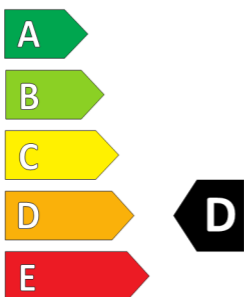

GOODYEAR

ENERGY

GOODYEAR

549591

265/65R17 112H

C1

2020/740

549591