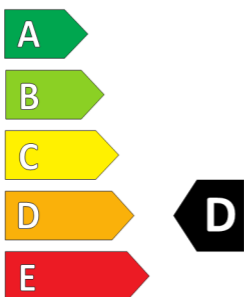

GOODYEAR

ENERGY

GOODYEAR

563070

255/45R20 101W

C1

2020/740

563070