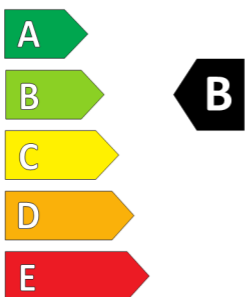

GOODYEAR

ENERGY

GOODYEAR

567180

445/65R22.5 169K

C3

2020/740

567180