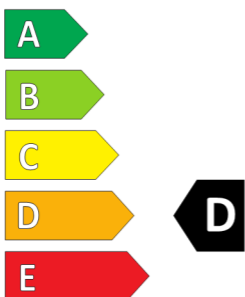

GOODYEAR

ENERG

GOODYEAR

568804

265/70R19.5 140/138M

C3

2020/740

568895