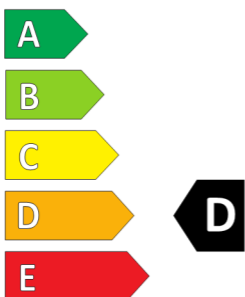

GOODYEAR

ENERGY

GOODYEAR

568827

265/70R19.5 140/138M

C3

2020/740

568827