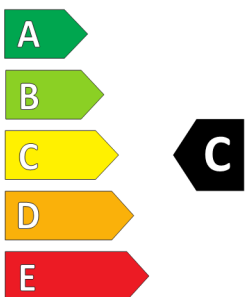

GOODYEAR

ENERG

GOODYEAR

568869

385/55R22.5 160K

C3

2020/740