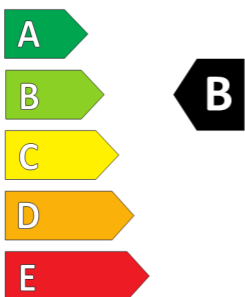

GOODYEAR

ENERGY

GOODYEAR

570252

285/70R19.5 150/148J

C3

2020/740

570252