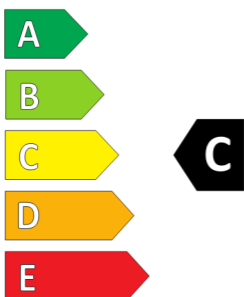

GOODYEAR

ENERGY

GOODYEAR

570297

455/45R22.5 166J

C3

2020/740

570297