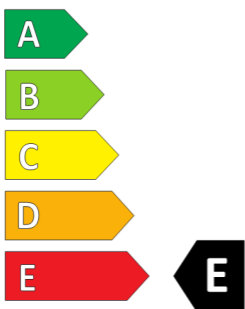

GOODYEAR

ENERGY

GOODYEAR

571718

195/70R15C 104/102S

C2

2020/740

571718