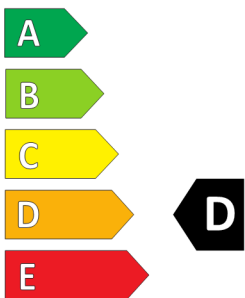

GOODYEAR

ENERG

GOODYEAR

571753

225/65R16C 112/110T

C2

2020/740

571753