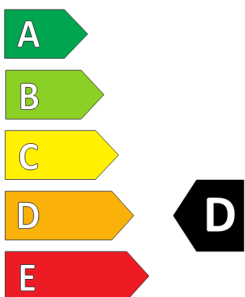

GOODYEAR

ENERG

GOODYEAR

571825

215/65R16C 109/107T

C2

2020/740

571825