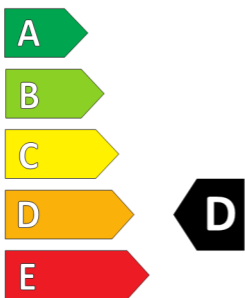

GOOD YEAR

ENERG

GOODYEAR

571844

215/65R15C 104/102T

C2

2020/740

571844

215/65R15C 104/102T

VECTOR 4SEASONS

Cargo