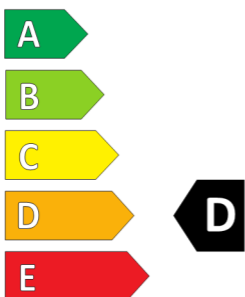

GOODYEAR

ENERG

GOODYEAR

571855

195/65R16C 104/102T

C2

2020/740

571855

195/65R16C 104/102T

VECTOR 4SEASONS

Cargo