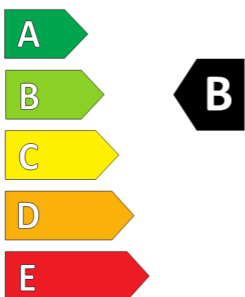

GOODYEAR

ENERGY

GOODYEAR

572190

385/65R22.5 160K

C3

2020/740

5 452000 711588