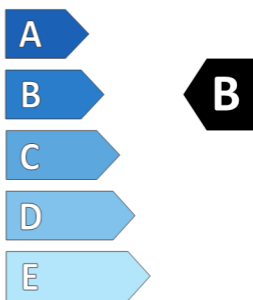

GOODYEAR

ENERGY

GOODYEAR

572605

12.00R20 154/150K

C3

2020/740