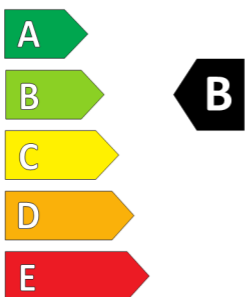

GOODYEAR

ENERG

GOODYEAR

572850

385/65R22.5 160K

C3

2020/740

572850