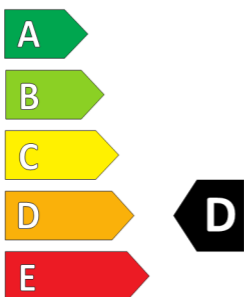

GOODYEAR

ENERG

GOODYEAR

574406

235/60R18 103V

C1

2020/740

574406