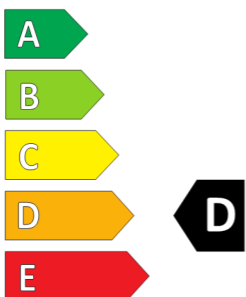

GOOD YEAR

ENERG

GOODYEAR

574436

205/40R18 86W XL

C1

2020/740

574436